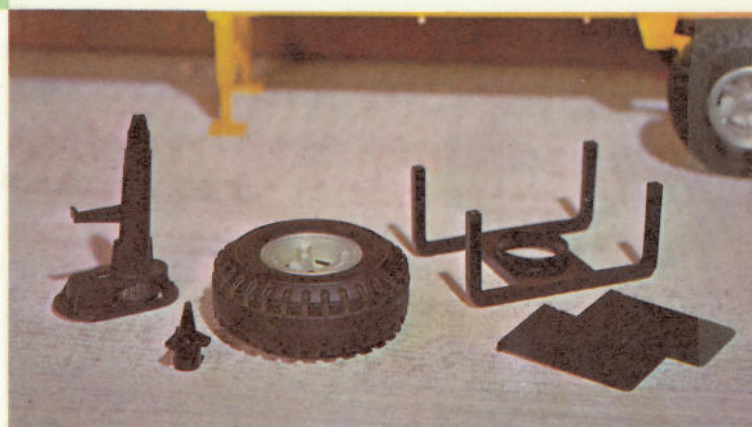

JOHNNY EXPRESS™

Just what you need to be a real trucker. You get: 4 pallets that can be lifted by the fork lift . . . 11 crates in three sizes with real wood texture . . . three life-like oil drums. Scaled to fit all Johnny Express units.

JOHNNY EXPRESS™

You can change a tire or make repairs yourself! Comes complete with: Tire Rack which fastens under trailer; Jack that really works; Lug Wrench for removing bolts and changing tires; Snap-on Mud Flaps; Spare Tire.

TIRE KIT

BOYS: WANT ADVENTURE.. ACTION... EXCITEMENT?

GET *Johnny Eagle*
THE MOST EXCITING, MOST REAL-LOOKING GUN TOYS EVER!

Boys who want rifles and pistols that look real . . . feel real . . . work like real . . . want Johnny Eagle. These beautifully made toys are authentic in every detail.

© DE LUXE READING CORPORATION, 1965 ELIZABETH, NEW JERSEY

PRINTED IN U.S.A.

HEY KIDS HERE COMES

JOHNNY EXPRESS™

YOU DRIVE IT, STEER IT, TURN IT. 6 DIFFERENT WONDERFUL TRUCKS IN 1

Yes, you start with the basic Tractor-Trailer shown. Then you can build a whole trucking fleet by purchasing additional bodies and attaching with Johnny Express unique "Sure-Lock" feature. Use the same motorized unit to power every truck! It's the new, lower-cost way to have a great, remote-control trucking fleet of your own!

A steel bar reinforcement allows a 200-pound man to stand on this basic Tractor-Trailer unit without breaking it.

IT'S STRONG

© DE LUXE READING CORPORATION, 1965 ELIZABETH, NEW JERSEY

JOHNNY EXPRESS™

When you carry this load of pipe on your basic trailer, it adds the finishing authentic touch. Good cargo for use with Crane. Two feet long. Complete with: two lengths of chain, red warning flag, six pipes.

JOHNNY EXPRESS™