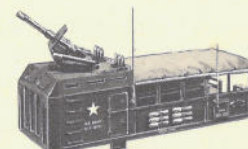

A steel bar reinforcement allows a 200-pound man to stand on this basic Tractor-Trailer unit without breaking it.

IT'S STRONG

© DE LUXE READING CORPORATION, 1965 ELIZABETH, NEW JERSEY

**JOHNNY EXPRESS™**

When you carry this load of pipe on your basic trailer, it adds the finishing authentic touch. Good cargo for use with Crane. Two feet long. Complete with: two lengths of chain, red warning flag, six pipes.

**PIPE KIT**

**JOHNNY EXPRESS™**

Modelled after the latest military transportation, the Troop Carrier mounts gun turret, shells, missile racks. Turret turns in full circle, fires shells, missiles. Canvas canopy covers troop area. "Sure-locks" onto Basic unit to create new toy! 24" long, 17" high, 8" wide.