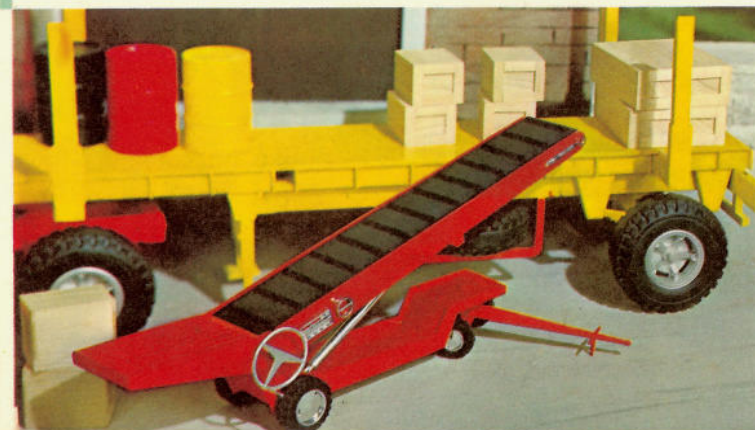

**PIPE KIT**

**JOHNNY EXPRESS™**

Modelled after the latest military transportation, the Troop Carrier mounts gun turret, shells, missile racks. Turret turns in full circle, fires shells, missiles. Canvas canopy covers troop area. "Sure-locks" onto Basic unit to create new toy! 24" long, 17" high, 8" wide.

**TROOP CARRIER**

**JOHNNY EXPRESS™**

You really work this conveyor belt. You move cargo with a hand operated crank. Move it on its own wheels. Works when flat or in five different slant positions for loading your trailers. 17" long, 11" high, 3" wide.

**CONVEYOR**

**JOHNNY EXPRESS™**

With this fork lift you can move your cargo from place to place and load and unload your trailers. Rolls on its own wheels; lifts with hand-turned wheel. 9" long, 7" high, 3" wide.